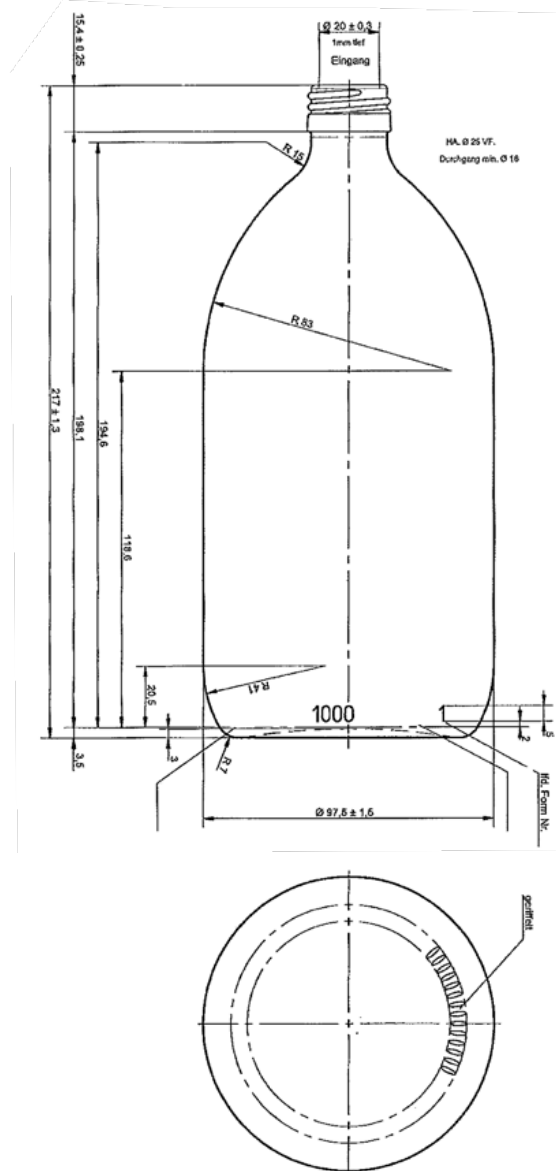

## 1000ML AMBER ALPHA LIGHT WEIGHT GLASS BOTTLE

Product code	AA1000
Finish	28mm R3
Capacity	1000ml
Brim-full capacity	1029ml